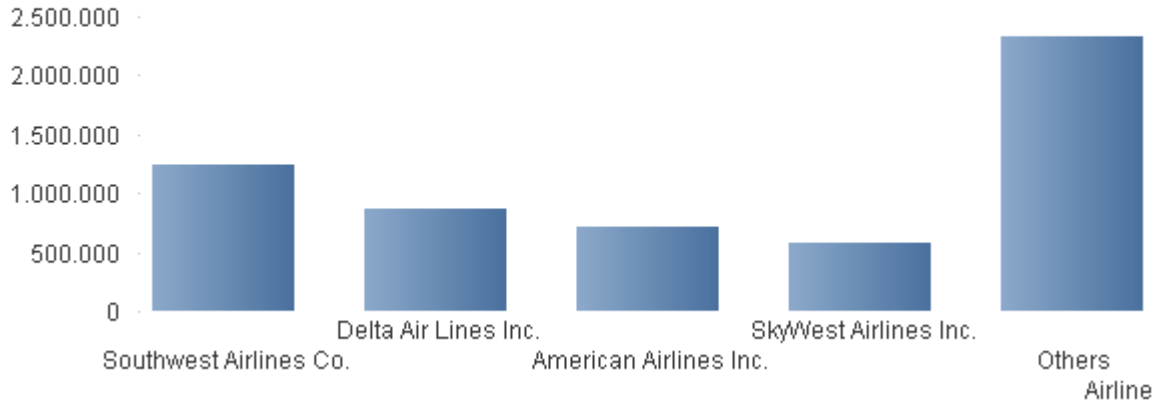

CHARTS

This chapter contains various charts displaying delay information.

Number of Flights